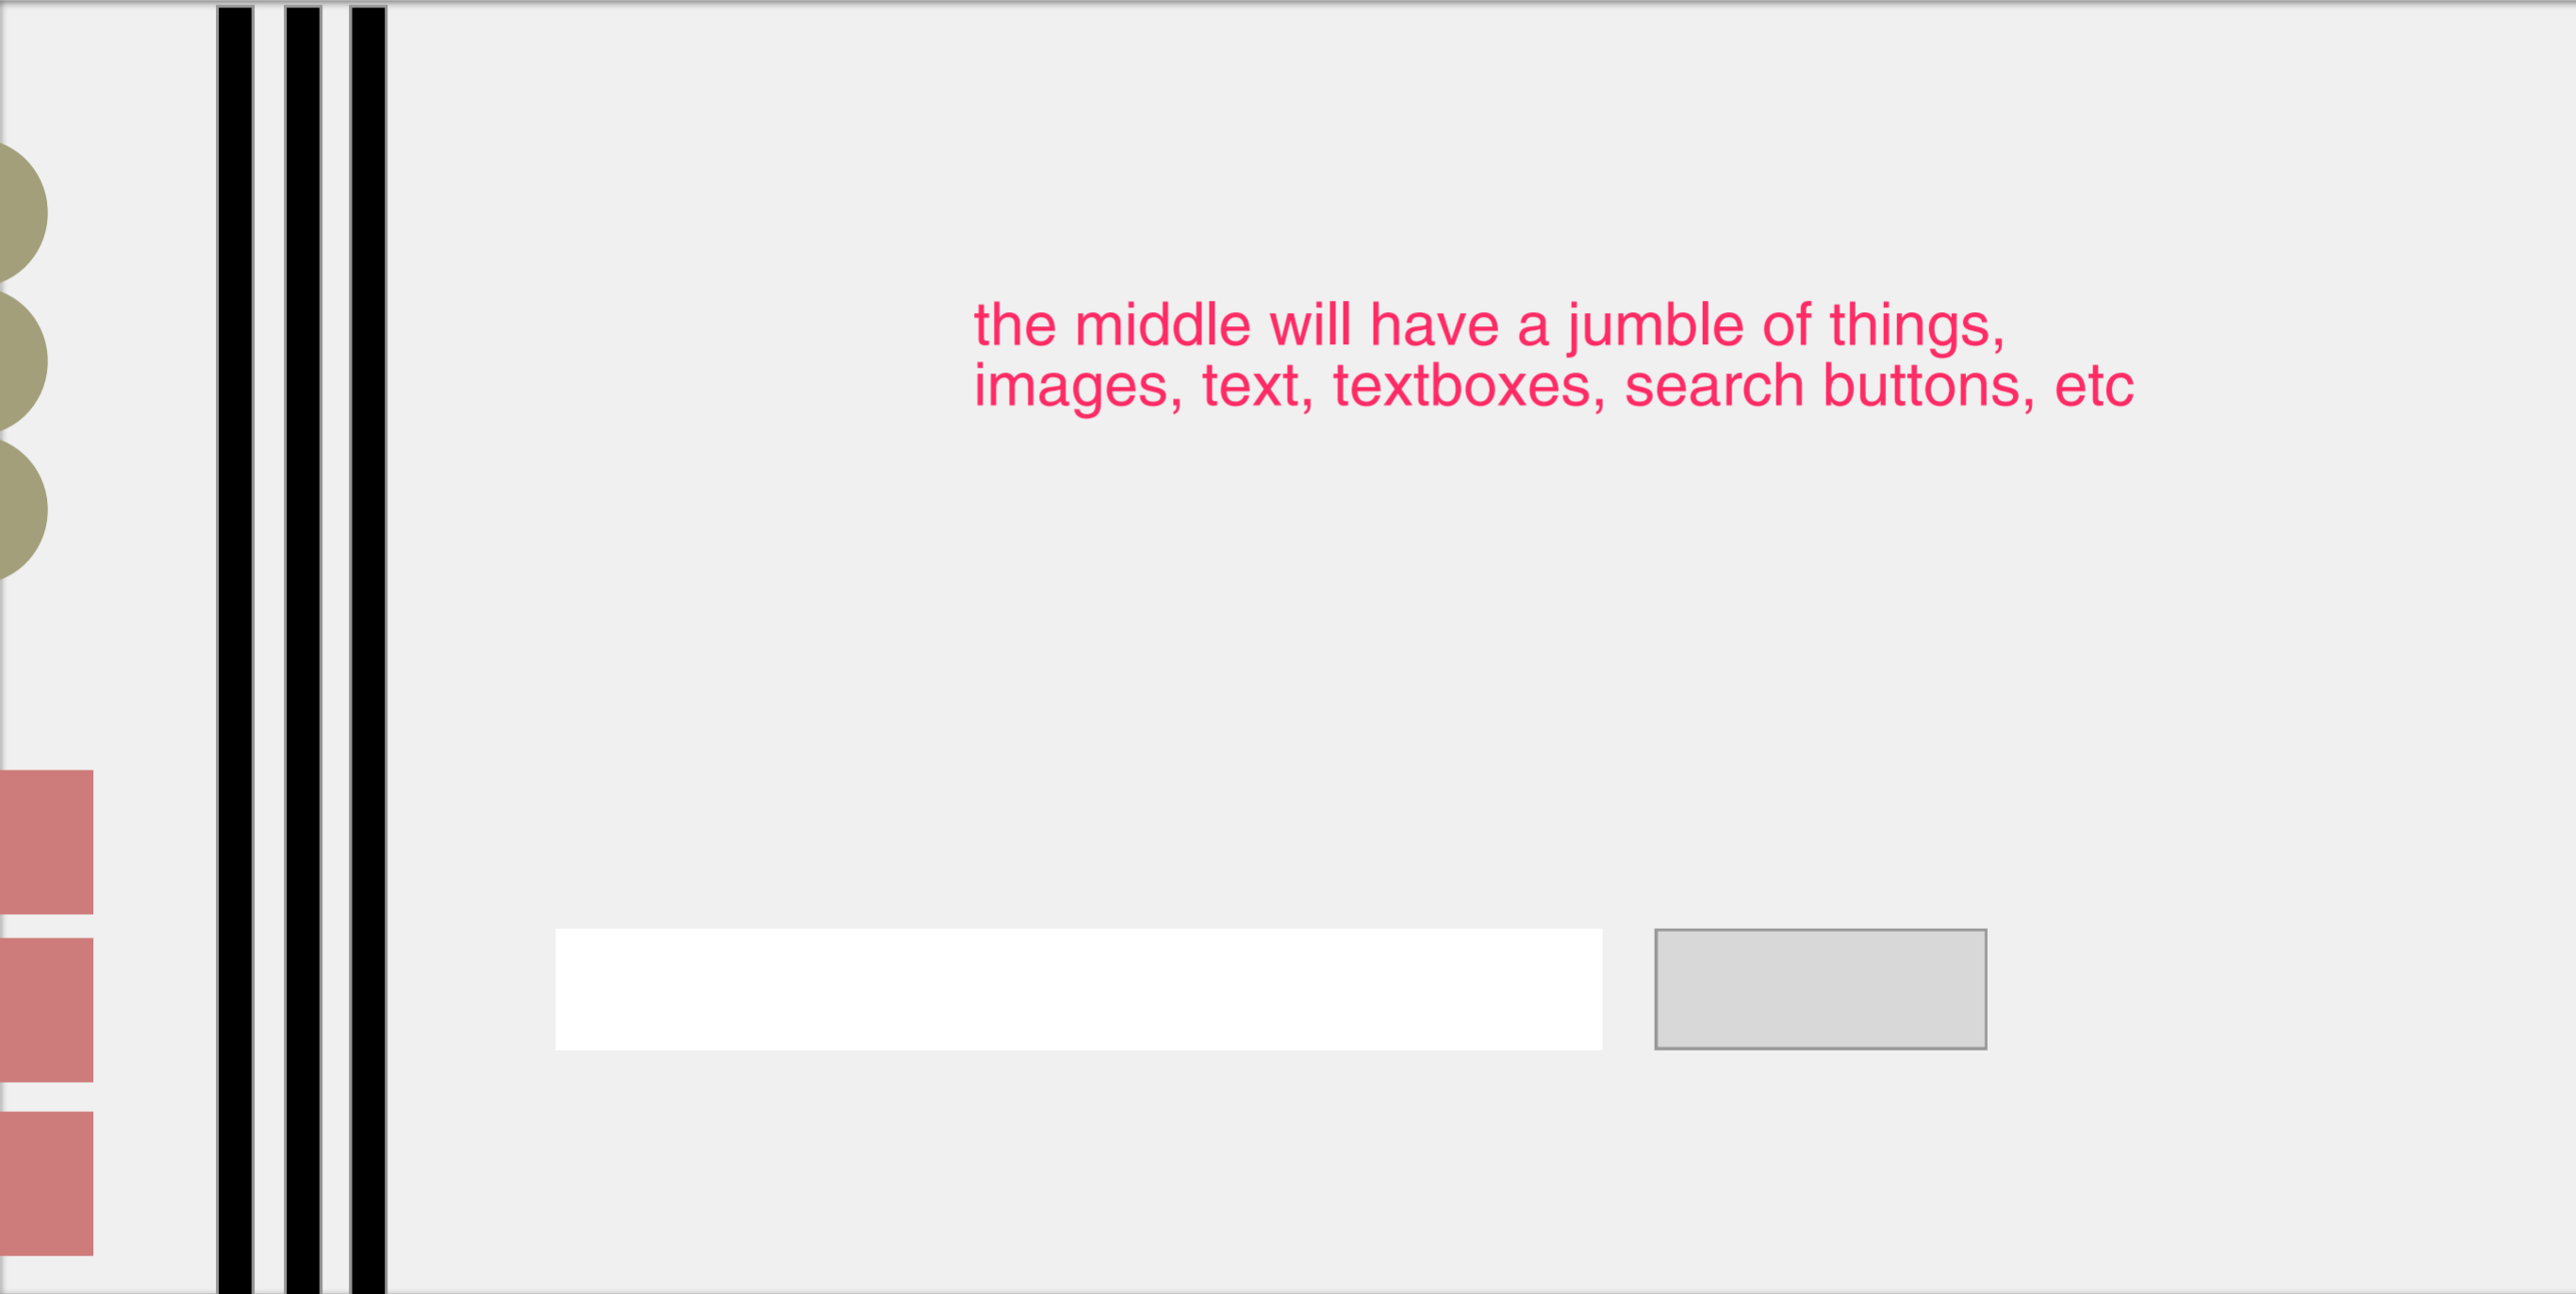

the top of the page will have DROP DOWN MENUS, listing items that i store on my shelves... it won't be in any order.. to represent the shelves in my room

the middle will have a jumble of things, images, text, textboxes, search buttons, etc